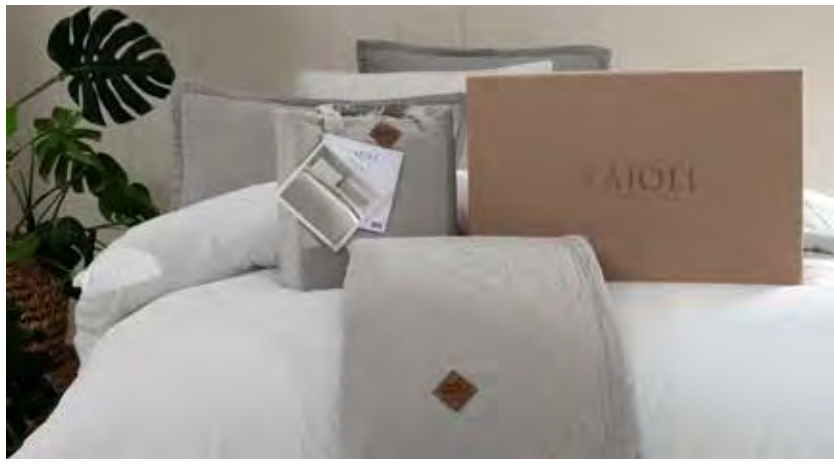

MANU

today

Stone Washed
Bedspread
Yatak Ortüsü